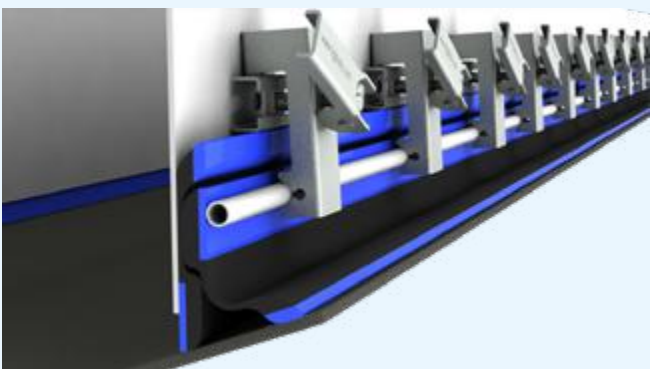

GEMINI SKIRT, WHAT IS IT ?

A revolutionary skirt that maximizes
your productivity

❖ Dual sealing skirt

The **Gemini Skirt** offers a two-part seal adjustable in relation to each other :

- The reinforced main body stops the majority of particles sizes
- The additional flexible lip prevents the finest powders from escaping
- Two-part adjustable skirt
- 180° Symmetrical design for a double lifetime
- Interlocking assembly possible

The set is used as a classic skirt.

Characteristics :

- Spool of 20m
- Rubber + Anti-abrasion Polyurethane
- High-strength hot Moulding
- Wide range of use

❖ Combined use BigBen 3

MLT GROUP
Conveyor Solutions Expert

MLT GROUP
Minet Lacing Technology

TECHNICGUM
MLT GROUP

www.mltgroup-conveyor.com - info@mltgroup-conveyor.com