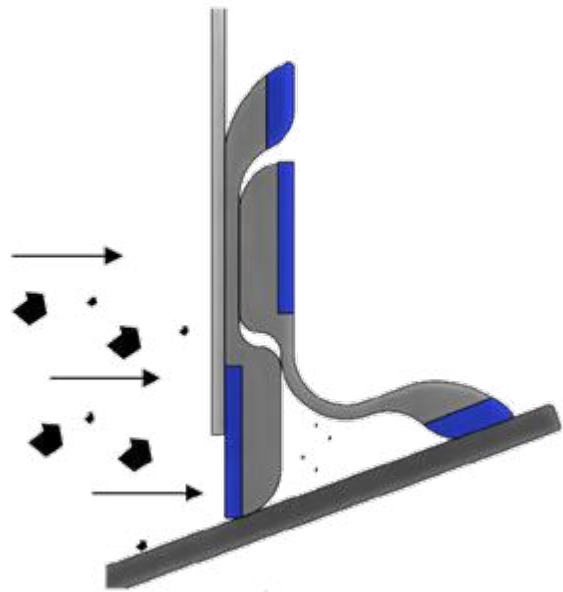

GEMINI SKIRT, WHAT IS IT ?

A revolutionary skirt that maximizes
your productivity

❖ Dual sealing skirt

The **Gemini Skirt** offers a two-part seal adjustable in relation to each other :

- The reinforced main body stops the majority of particles sizes
- The additional flexible lip prevents the finest powders from escaping
- Two-part adjustable skirt
- 180° Symmetrical design for a double lifetime
- Interlocking assembly possible

The set is used as a classic skirt.

Characteristics :

- Spool of 20m
- Rubber + Anti-abrasion Polyurethane
- High-strength hot Moulding
- Wide range of use

❖ Combined use BigBen 3

MLT GROUP
Conveyor Solutions Expert

MLT GROUP
Minet Lacing Technology

TECHNICGUM
MLT GROUP

www.mltgroup-conveyor.com - info@mltgroup-conveyor.com